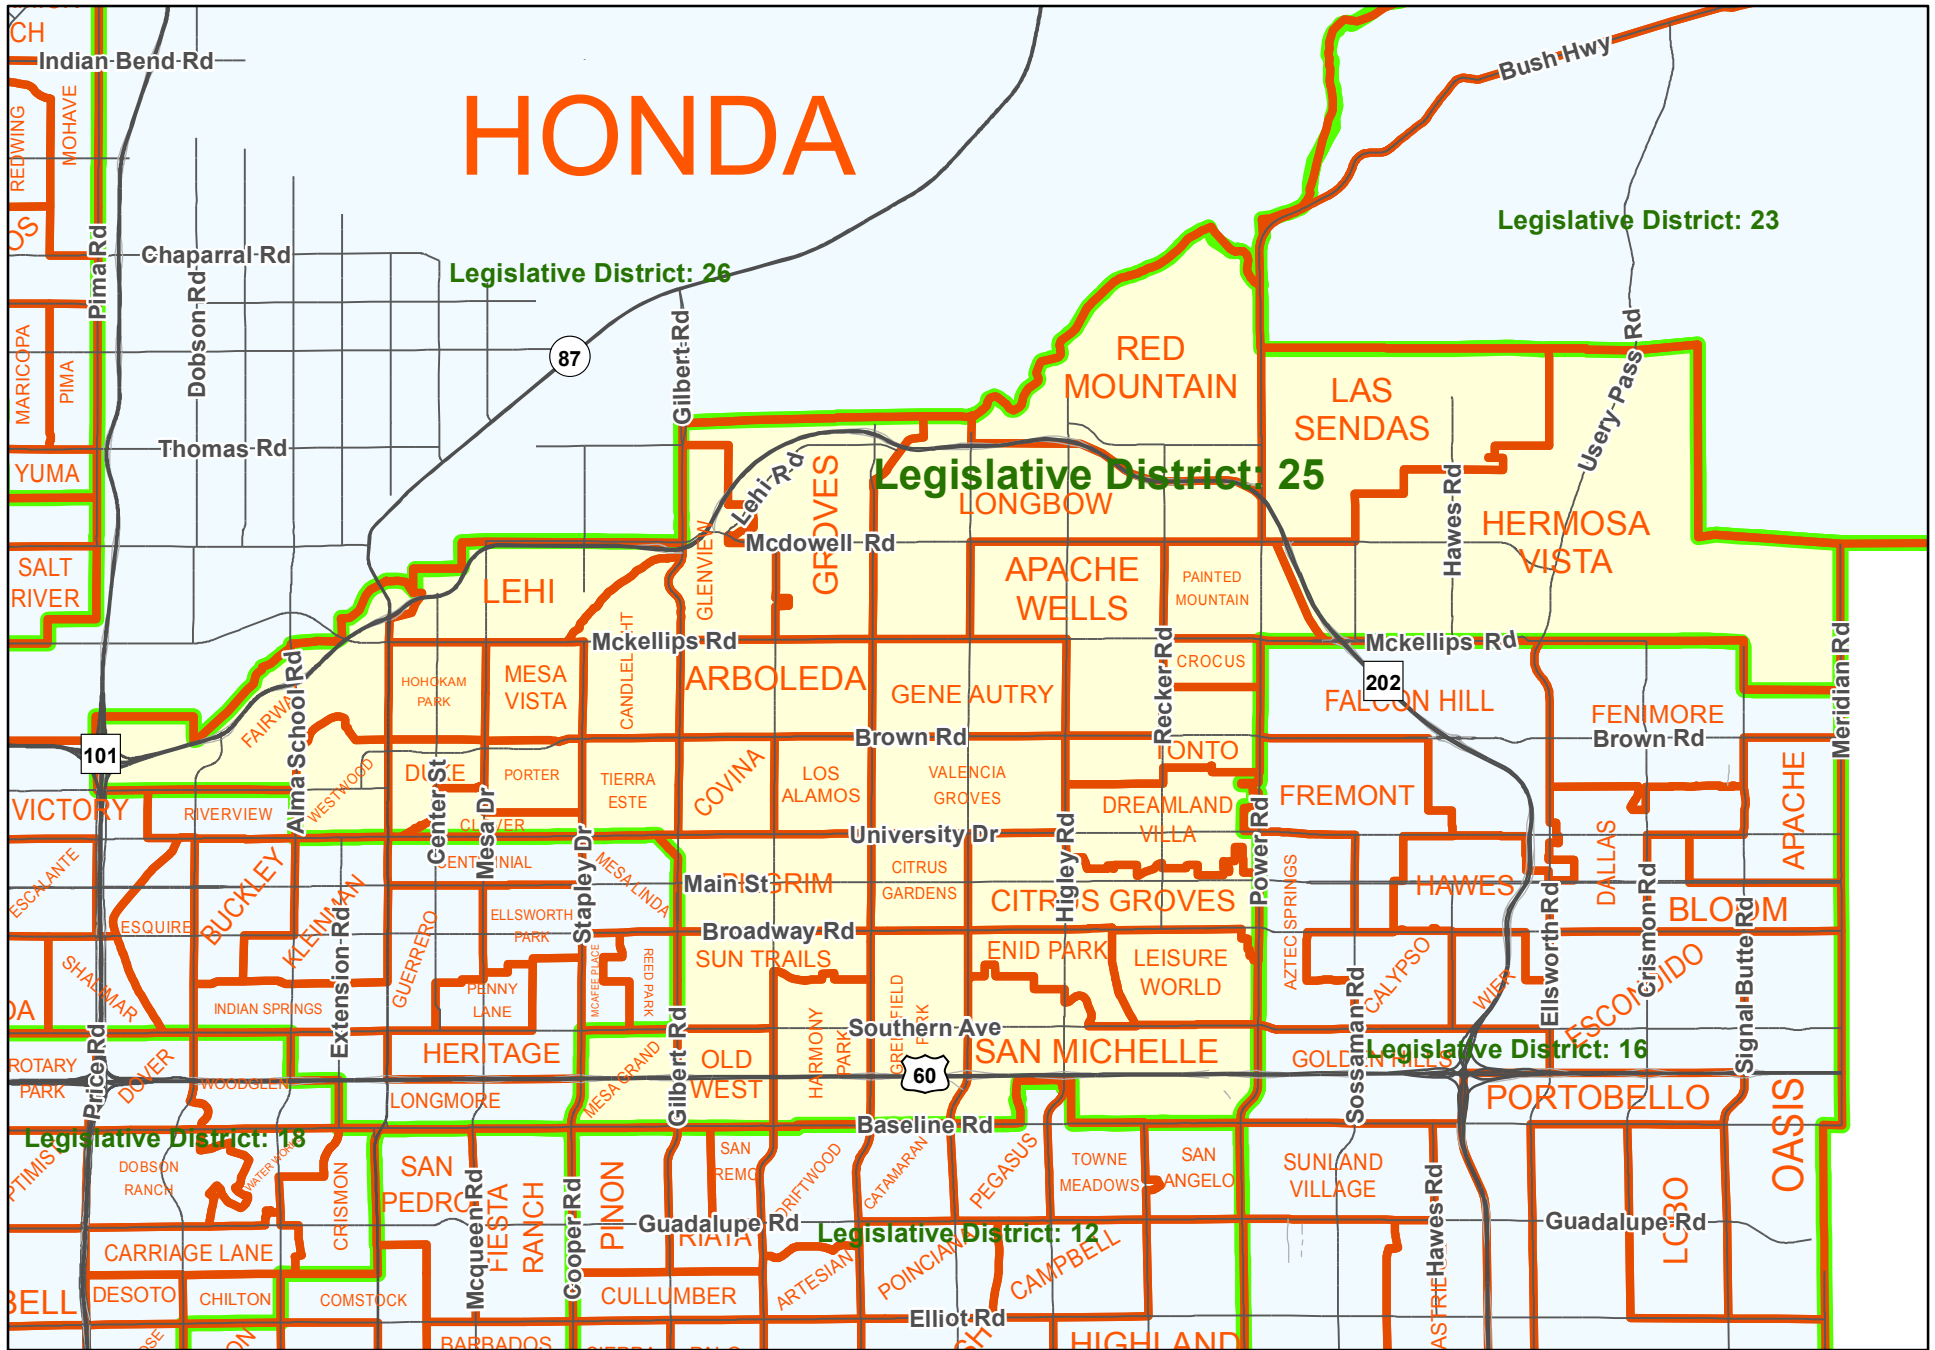

# HONDA

 Fall 2012 Elections - Voting Precincts  
 IRC Approved 2012 Legislative Districts

2012 IRC Approved Legislative District 25 with  
2012 BOS Approved Maricopa County Voting Precincts

 Maricopa County  
 Elections GIS  
  
